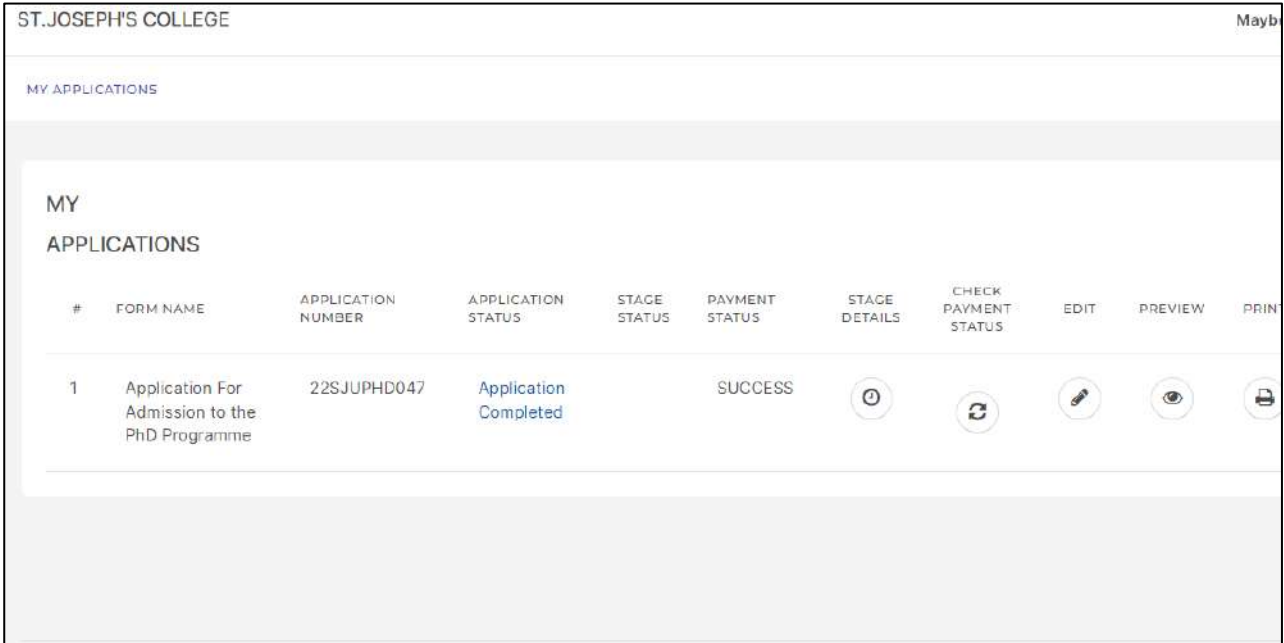

HOW TO DOWNLOAD E-ADMIT CARD

Applicant login: <https://sjc.linways.com/v4/adm-applicant/login>

Click on **Take Prints** option from the side bar menu

Click on **PHD Entrance test E-Admit Card** option to download E-Admit card for the Entrance Test