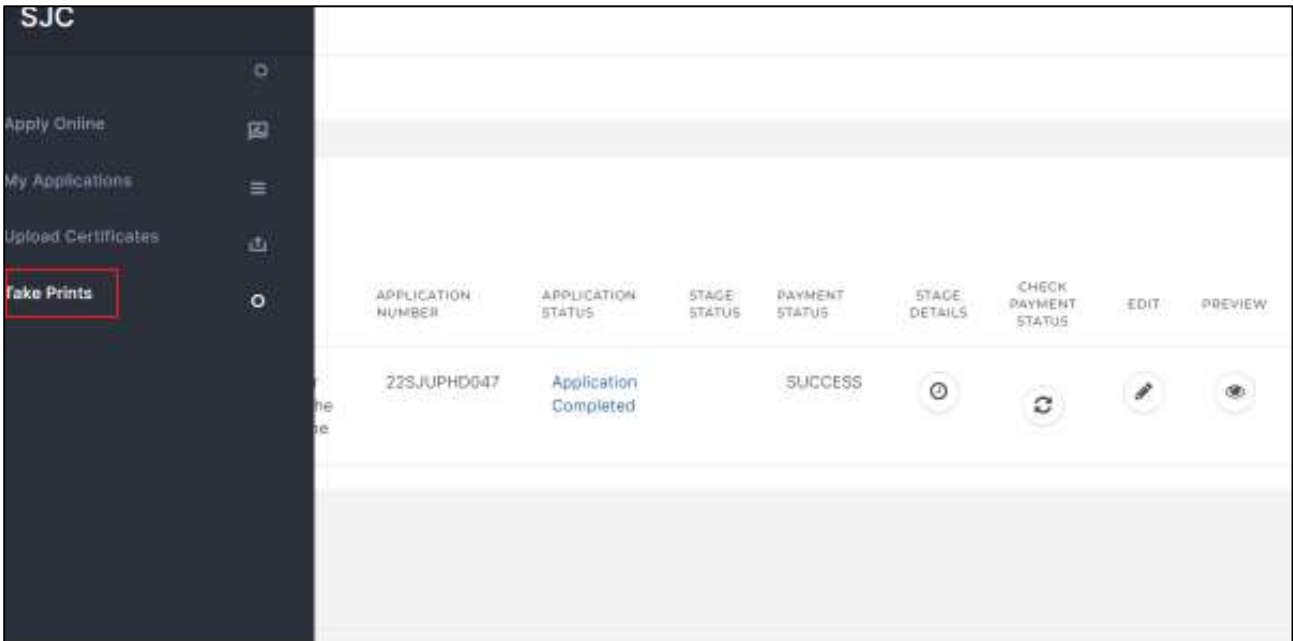

HOW TO DOWNLOAD E-ADMIT CARD

Applicant login: <https://sjc.linways.com/v4/adm-applicant/login>

Click on **Take Prints** option from the side bar menu

Click on **PHD Entrance test E-Admit Card** option to download E-Admit card for the Entrance Test